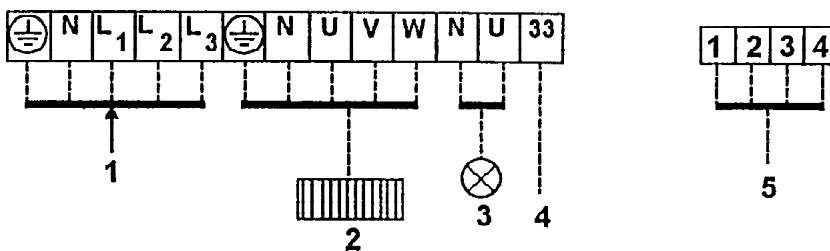

Electrical connections

NOTE: Always follow local regulations

Sauna heater	Power kW	Fuse A	Cables mm² (min.)			
			From the main panel to the control unit of the heater	From the control unit to the junction box	From the junction box to the heater	For the thermostat 3 m is included in the delivery
Softhot 45 D	4,5	10	5 x 1,5 S	5 x 1,5 S	5 x 1,5 S	4 x 0,25
Softhot 60 D	6,0	10	5 x 1,5 S	5 x 1,5 S	5 x 1,5 S	4 x 0,25
Softhot 80 D	8,0	16	5 x 2,5 S	5 x 2,5 S	5 x 1,5 S	4 x 0,25
Softhot 90 D	9,0	16	5 x 2,5 S	5 x 2,5 S	5 x 1,5 S	4 x 0,25

OT 2 PS

1. Supply
2. Sauna heater
3. Sauna light
4. Electrical heating control
5. Thermostat

Optional equipment

Locking cover SY-ZZL 12