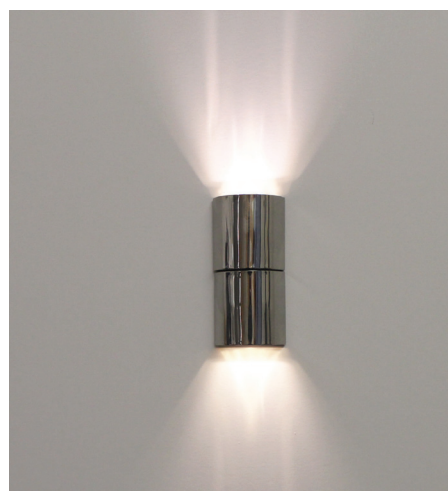

## SX LED II

IP 67

Colour	Product No.
Stainless steel	1545191
Gold	1545192

Product No.	Power	lm	K	CRI	IP	Size
1545191	2 x1 W / 350 mA	2 x 39	3000	> 85	67	H 90 x W 45 x D 24 mm
1545192	2 x1 W / 350 mA	2 x 39	3000	> 85	67	H 90 x W 45 x D 24 mm